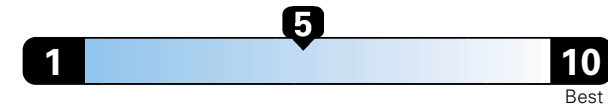

2021 MODEL YEAR

Jeep RENEGADE LATITUDE 4X4

For more information visit: www.jeep.com
or call 1-877-IAM-JEEP

FCA US LLC

THIS VEHICLE IS MANUFACTURED TO MEET SPECIFIC UNITED STATES REQUIREMENTS. THIS VEHICLE IS NOT MANUFACTURED FOR SALE OR REGISTRATION OUTSIDE OF THE UNITED STATES.

MANUFACTURER'S SUGGESTED RETAIL PRICE OF THIS MODEL INCLUDING DEALER PREPARATION

Base Price: $27,575

JEOP RENEGADE LATITUDE 4X4
Exterior Color: Glacier Metallic Clear-Coat Exterior Paint
Interior Color: Black / Ski Gray Interior Colors
Interior: Premium Cloth Bucket Seats
Engine: 2.4L I4 Zero Evap M-Air Engine
Transmission: 9-Speed 948TE Automatic Transmission

STANDARD EQUIPMENT (UNLESS REPLACED BY OPTIONAL EQUIPMENT)

1. **FUNCTIONAL/SAFETY FEATURES**
2. Advanced Multistage Front Air Bags
   - Supplemental Side-Curtain Front and Rear Air Bags
   - Supplemental Front Seat-Mounted Side Air Bags
   - Driver Inflatable Knee-Bolster Air Bag
   - Jeep Wave Membership (Retail Sales/50 States Only)
   - Lane-Departure Warning Plus
   - Forward-Collision Warning Plus NAW Upland / Freedom
   - Blind-Spot and Cross-Path Detection
   - ParkView® Rear Back-Up Camera
   - Anti-Lock 4-Wheel Disc Brakes
   - Electric Park Brake
   - Electronic Stability Control
   - Electronic Roll Mitigation
   - Selec-Terrain® System
   - All-Speed Traction Control
   - Push-Button Start
   - Speed Control
   - Electric Power Steering
   - Capless Fuel-Fill
   - Daytime Running Lamp System
   - Hill-Start Assist
   - Tire Pressure Monitoring Display
   - Rear Window Wiper / Washer
   - Security Alarm